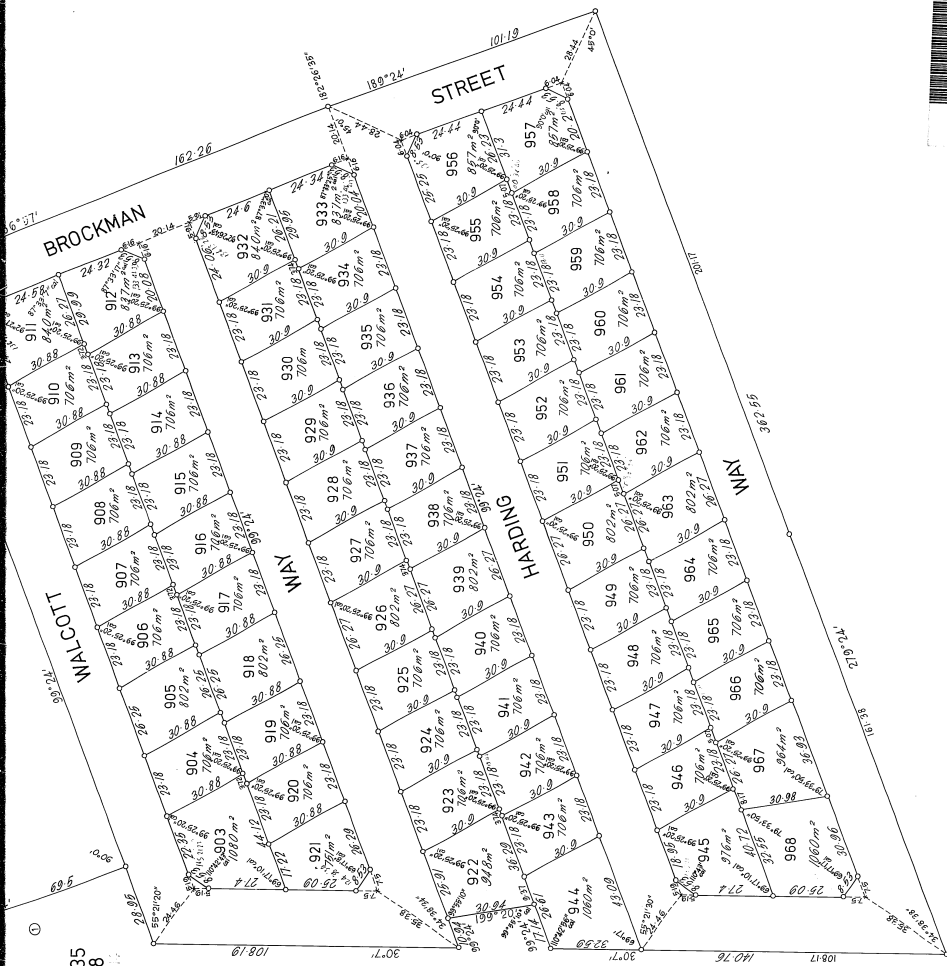

LOT 946
 LOTS 93
 LOTS 90
 LOT 902

CHECKED WITH ORIGINAL
 Senior Draftsman

SURVEYOR	F.E.N.	PAGE	NO.	DATE	OF	MARRIAGE
E.M. Browne	22	8	2	November	1989	
	23	1	3	June	1997	
	34	1	3	June	1999	

LAND DISTRICT
DE WITT

DATE: 20.10.71

E.M. BROWNE
 Licensed Surveyor

LOT 945 REFERRED TO AS JUNDLAN 4
 LOTS 932, 942 & 943 REFERRED TO AS BEARSMAN 25
 LOT 944, 947, 949, 951, 954, 955 & 956 REFERRED TO AS 499
 LOT 904 REFERRED TO AS GUYURATH 6A